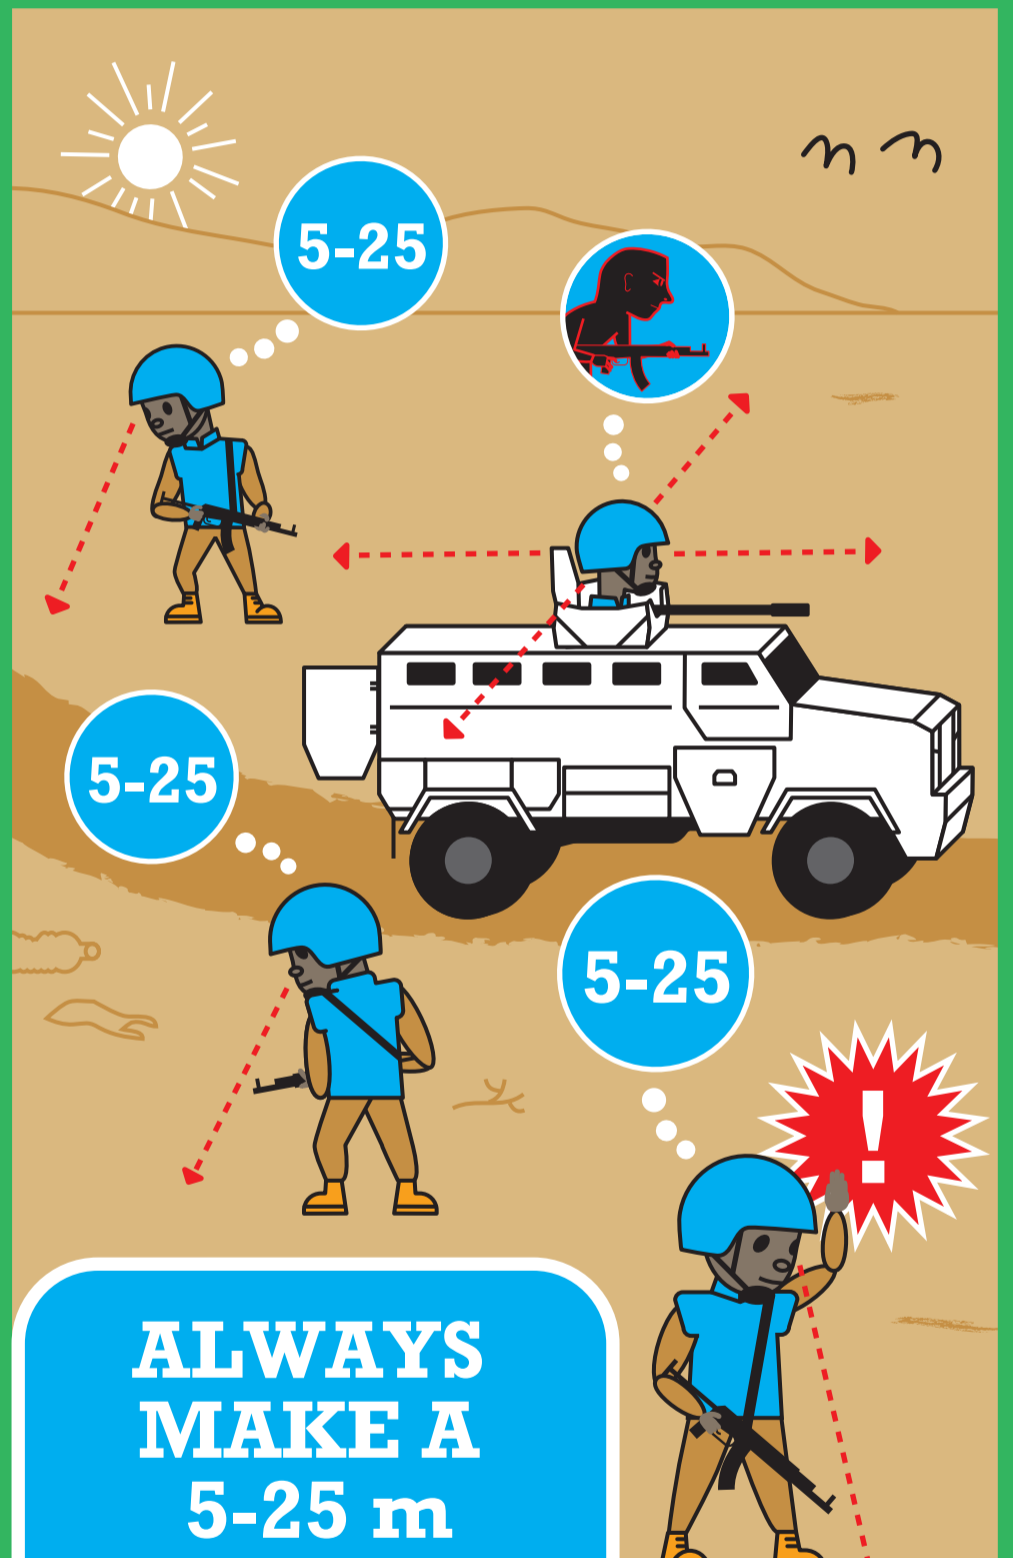

STAY ALIVE!

**ALWAYS
MAKE A
5-25 m
SEARCH**